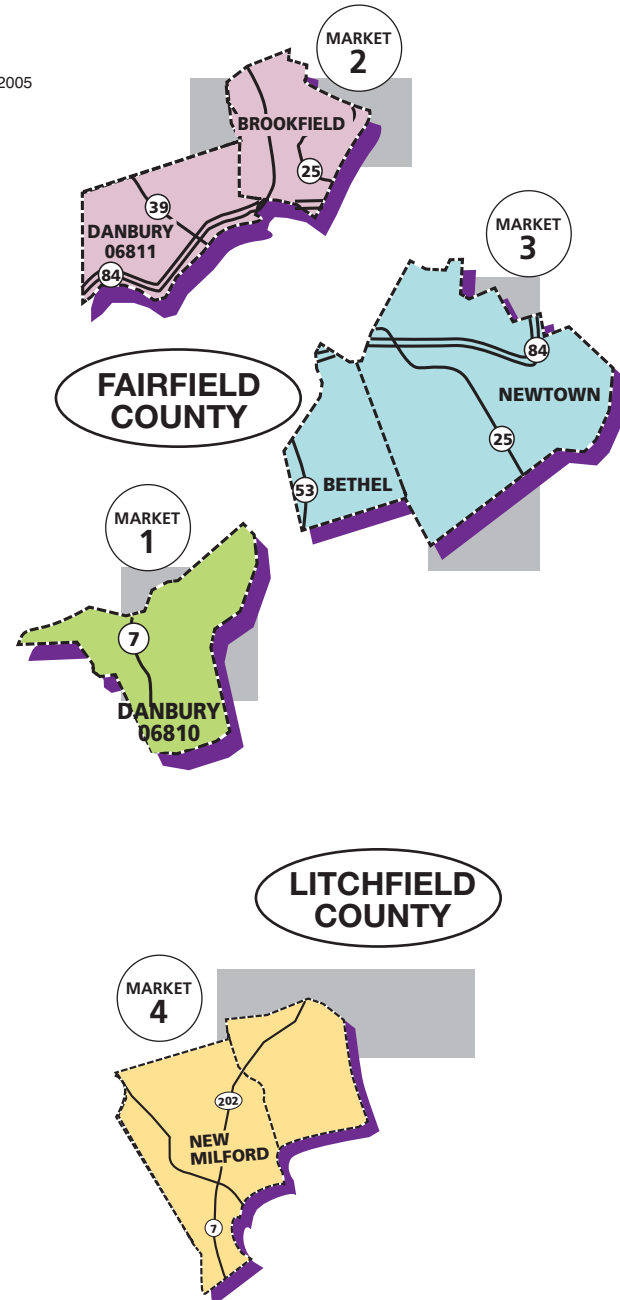

Where Do Your Customers Live?

Reach Them At Home With A Targeted Direct Mail Advertising Campaign

DIRECT MAILED CIRCULATION

GUARANTEED WEEKLY BY

AUDITED BY

March 2005

CONTROLLED BULK DISTRIBUTION

In addition to its mailed circulation, 5,000 copies of the *Pennysaver** are rack distributed each week throughout the following areas:

- BETHEL
- BROOKFIELD
- DANBURY
- NEWTOWN
- NEW FAIRFIELD
- NEW MILFORD
- RIDGEFIELD
- SANDY HOOK
- SHERMAN
- LITCHFIELD
- BANTAM
- BAKERVILLE
- GOSHEN
- MORRIS
- WINSTED
- HARWINTON
- BREWSTER, NY
- PATTERSON, NY
- PUTNAM LAKE, NY
- PAWLING, NY

*Distributed as *YankeeSaver* in some areas.

Market #1

DANBURY (06810)13,767

Market #2

DANBURY (06811)10,853

BROOKFIELD (06804).....6,495

TOTAL.....17,348

Market #3

BETHEL (06801)6,945

NEWTOWN (06470)5,561

SANDY HOOK (06482)3,741

TOTAL.....16,247

Market #4

NEW MILFORD (06776)10,288

GAYLORDSVILLE (06755)370

TOTAL.....10,658