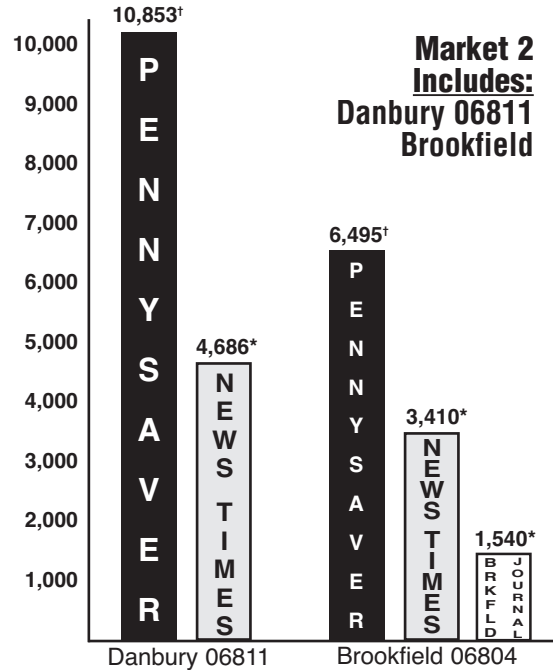

Pennysaver is #1 in Fairfield County!

Why settle for less circulation?

Put Connecticut's #1 Best Seller To Work For You.

YANKEE PENNYSAVER^{TM}

246 Federal Road, Brookfield, CT 06804

(203) 775-9122

Audited by

www.ctpennysaver.com • Fax: (203) 775-9623

Your Direct Mail Alternative to Declining Newspaper Circulation

* Paid Subscribers   †CVC Audit 12/05   ††Distributed as The Ridgefield Paper, a Pennysaver affiliate.