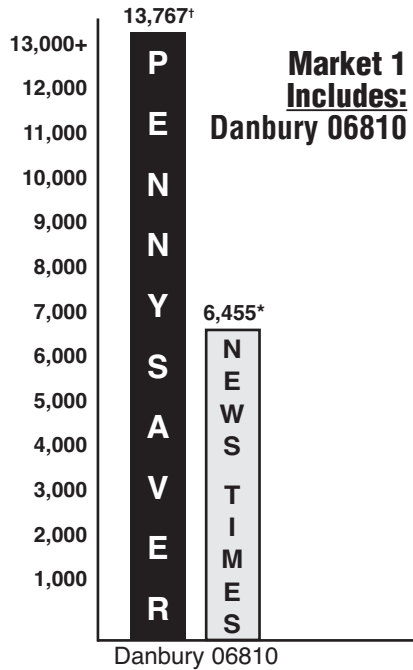

Pennysaver is #1 in Fairfield County!

Why settle for less circulation?

Put Connecticut's #1 Best Seller To Work For You.

YANKEE PENNYSAVER^{TM}

246 Federal Road, Brookfield, CT 06804

(203) 775-9122

Audited by

www.ctpennysaver.com • Fax: (203) 775-9623

Your Direct Mail Alternative to Declining Newspaper Circulation

* Paid Subscribers   †CVC Audit 12/05   ††Distributed as The Ridgefield Paper, a Pennysaver affiliate.