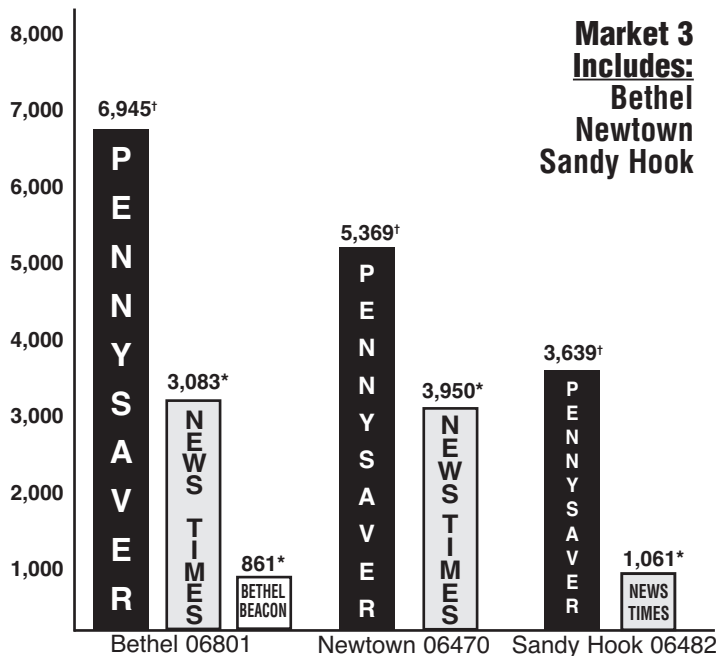

Pennysaver is #1 in Fairfield County!

Why settle for less circulation?

Put Connecticut's #1 Best Seller To Work For You.

YANKEE PENNYSAVER^{TM}

246 Federal Road, Brookfield, CT 06804

(203) 775-9122

Audited by

www.ctpennysaver.com • Fax: (203) 775-9623

Your Direct Mail Alternative to Declining Newspaper Circulation

* Paid Subscribers   †CVC Audit 12/05   ††Distributed as The Ridgefield Paper, a Pennysaver affiliate.