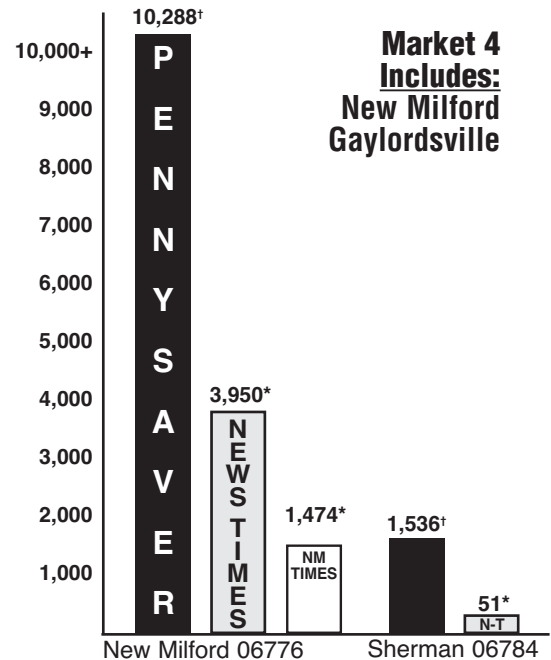

Pennysaver is #1 in Fairfield County!

Why settle for less circulation?

Put Connecticut's #1 Best Seller To Work For You.

YANKEE PENNYSAVER^{TM}

246 Federal Road, Brookfield, CT 06804

(203) 775-9122

Audited by

www.ctpennysaver.com • Fax: (203) 775-9623

Your Direct Mail Alternative to Declining Newspaper Circulation

* Paid Subscribers   †CVC Audit 12/05   ††Distributed as The Ridgefield Paper, a Pennysaver affiliate.